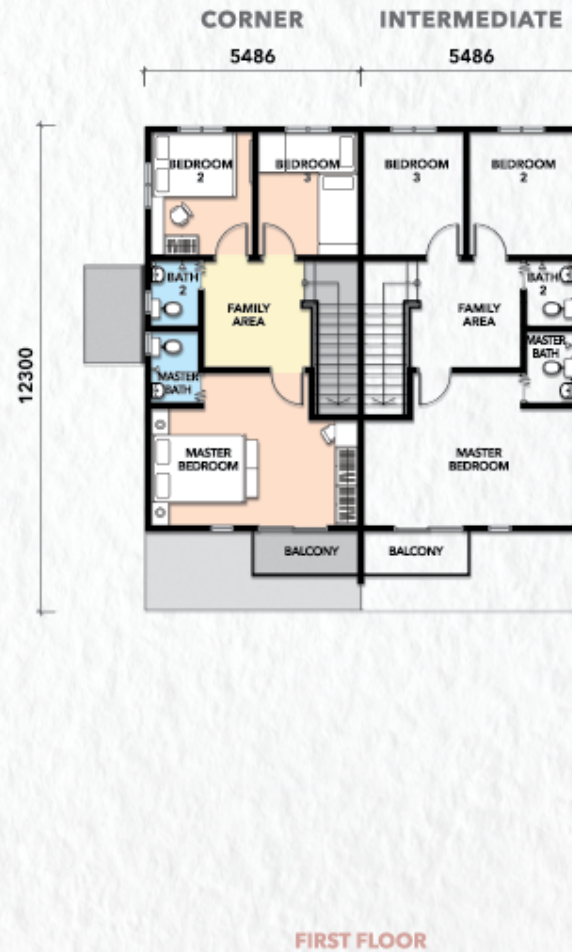

daisy 2

2 STOREY TERRACE HOUSE

LAND AREA
18' x 60'

BUILT-UP AREA
1,364 sq. ft.