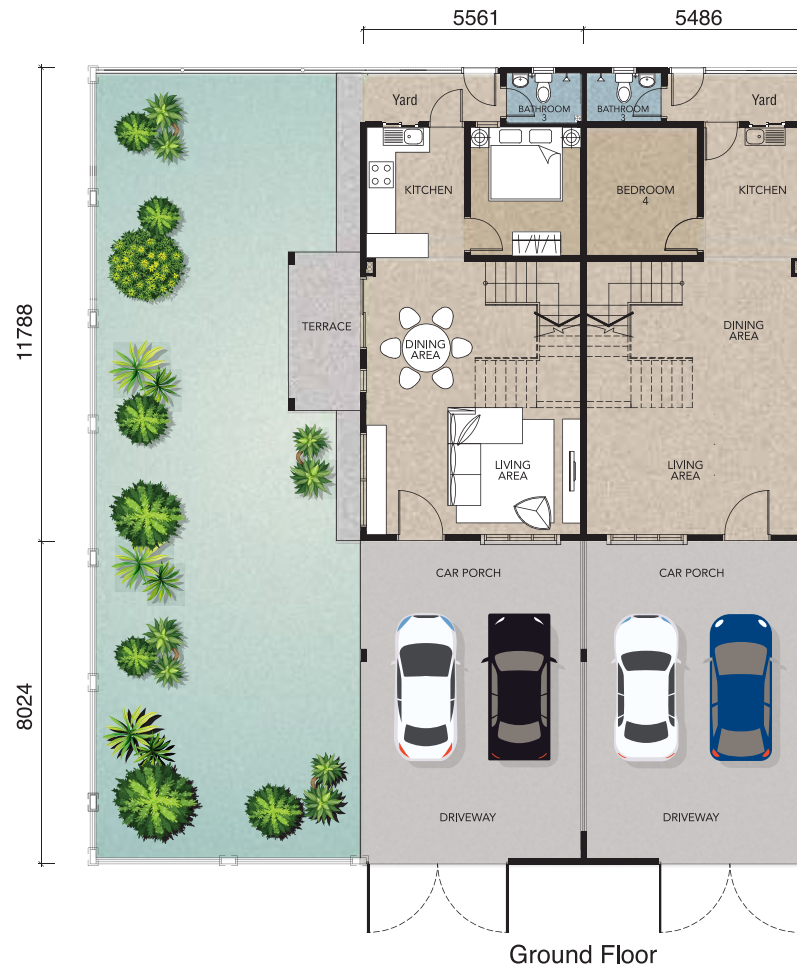

• Land Size: 18' x 65' | • Built Up: 1,625 sq.ft.

Floor Plan